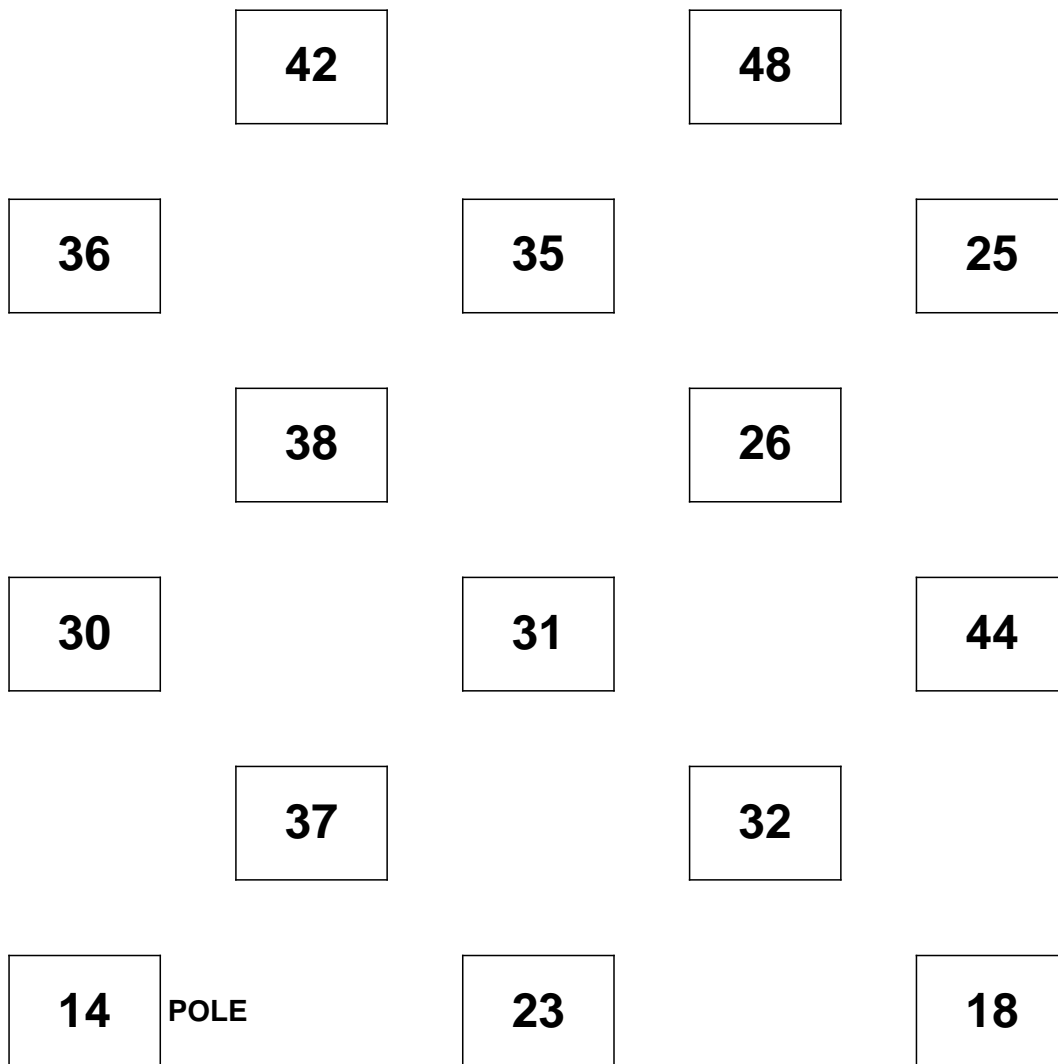

FINAL C

Comisarios Deportivos:	Jefe de cronometraje:	Hora: