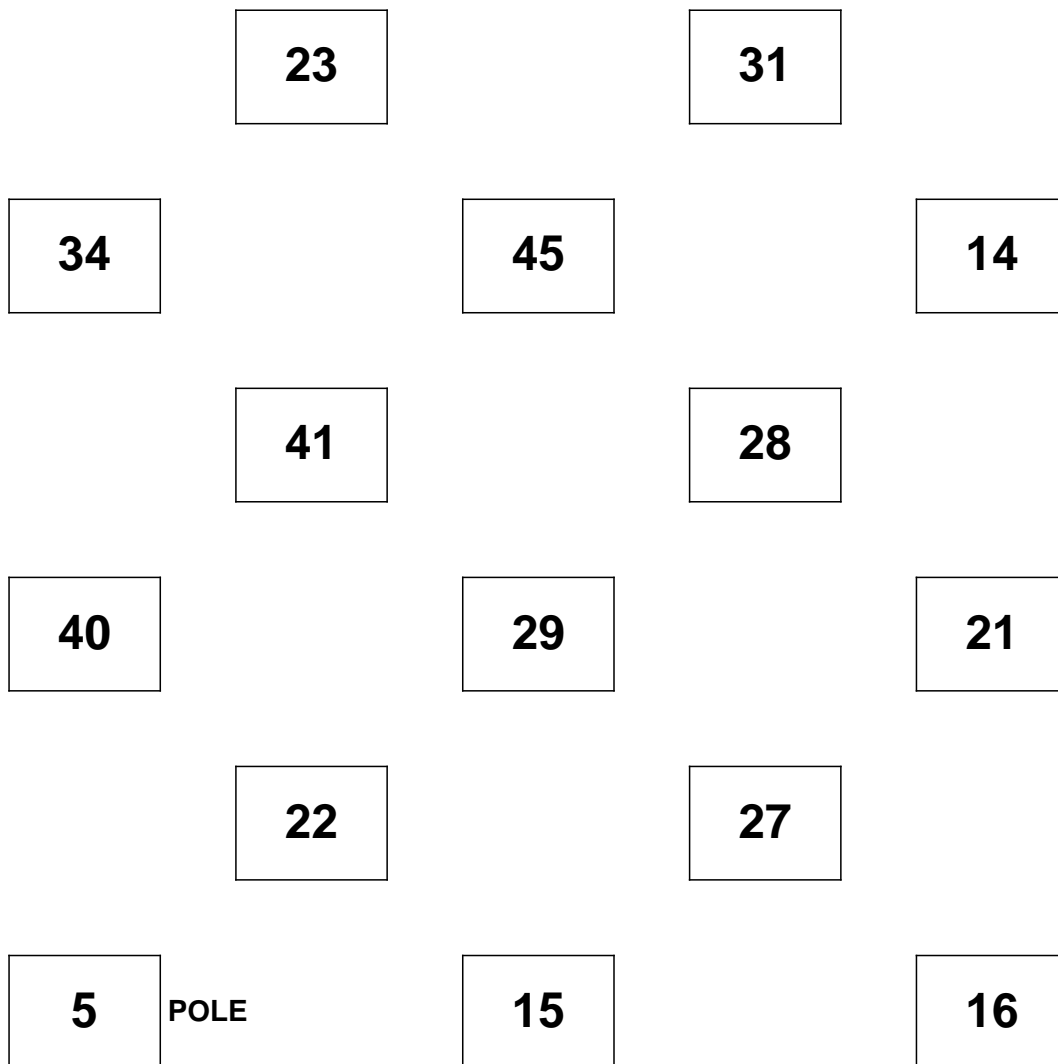

FINAL B

Comisarios Deportivos:	Jefe de cronometraje:	Hora: